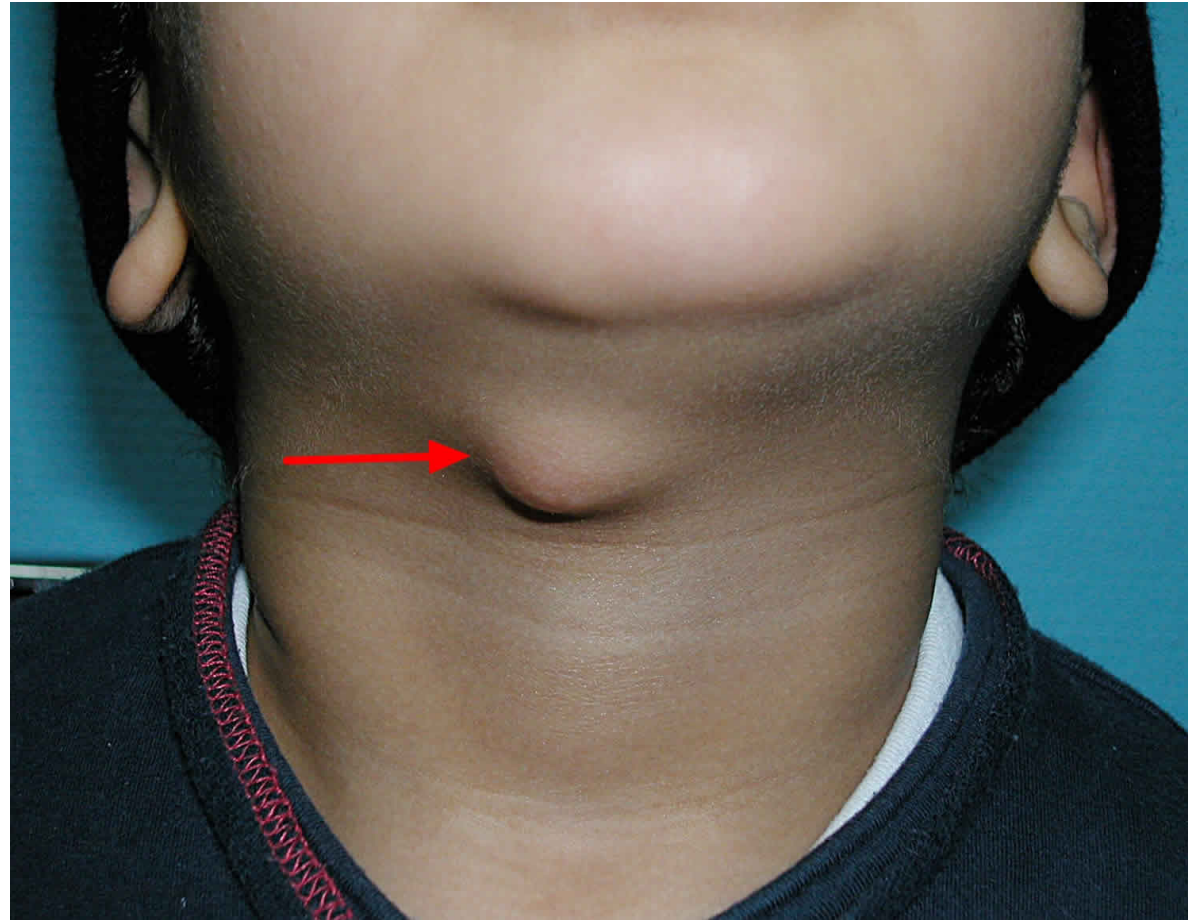

Thyroglossal duct cyst