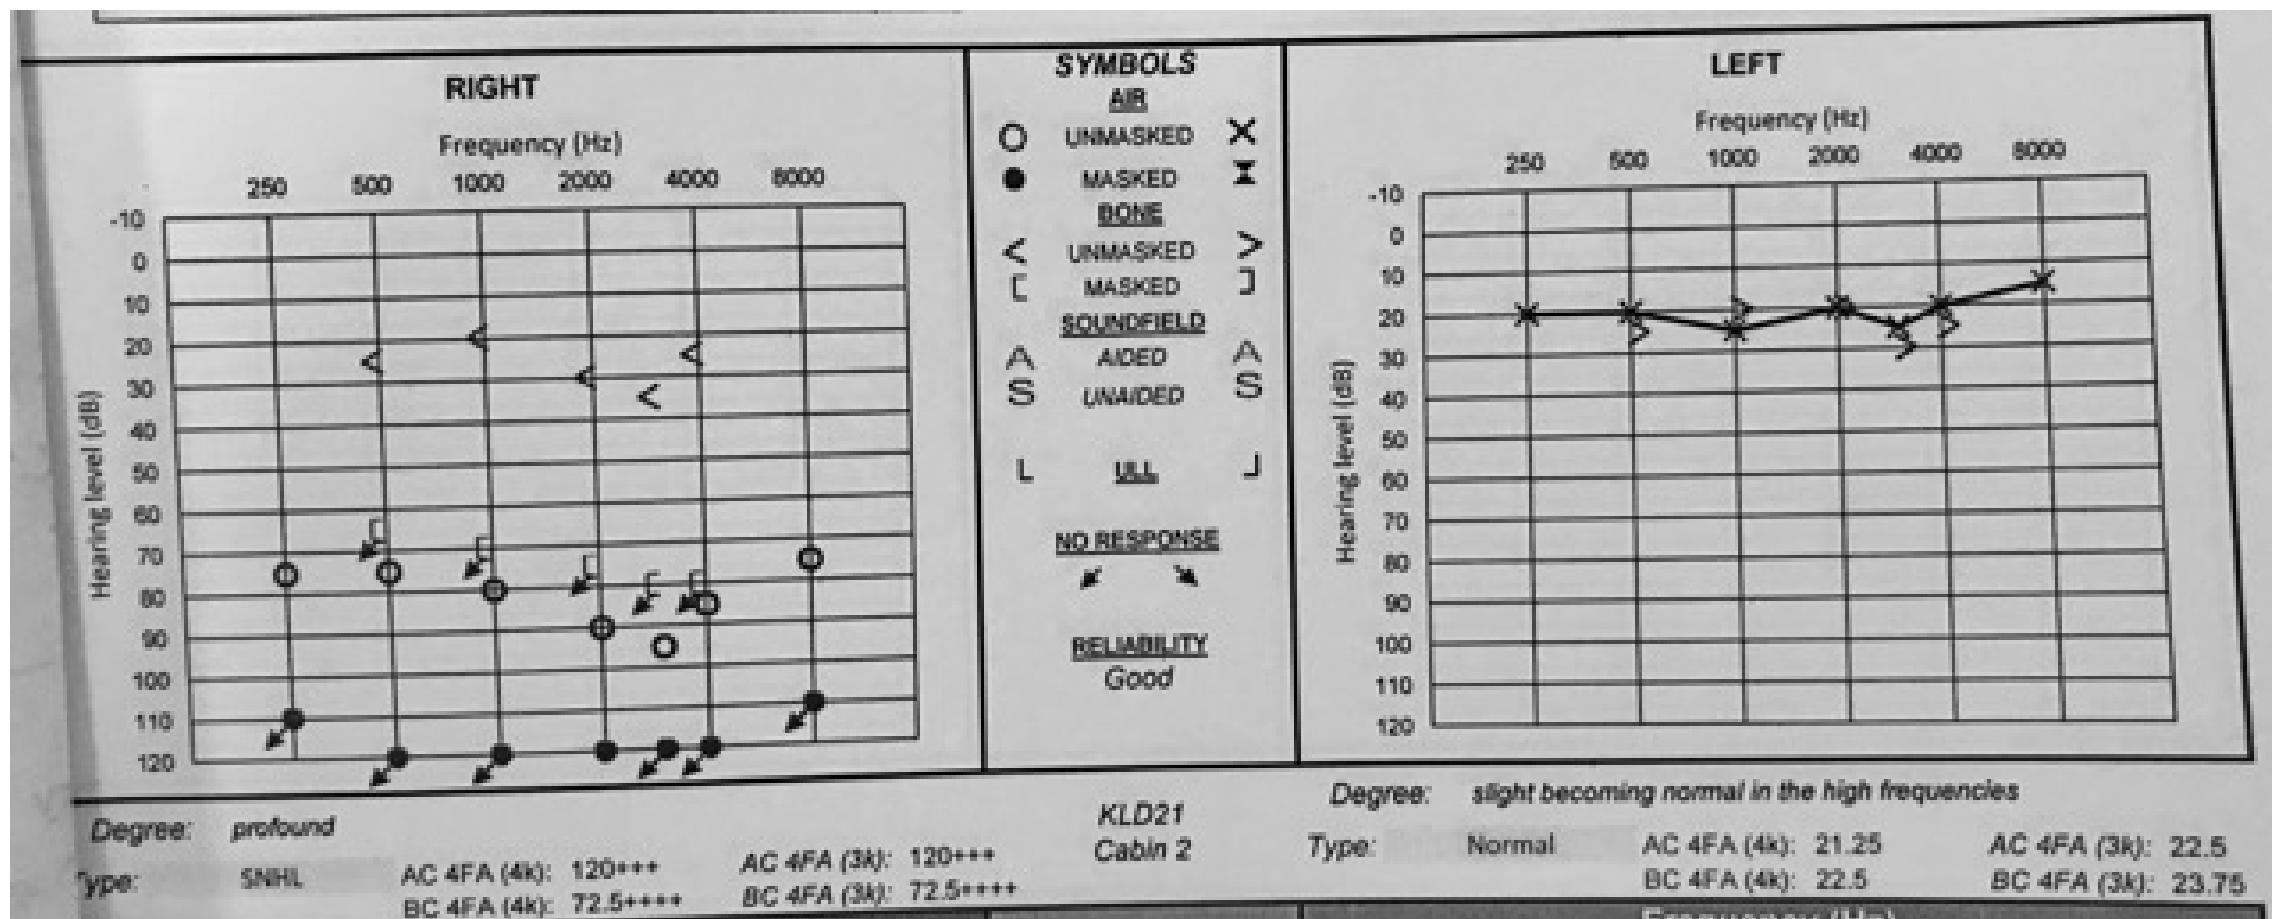

Reuter Ear Tubes

Shah Ear Tube

Shah Ear Tube

Shea Parasol Ear Tube

Tiny Touma Ear Tube with Tab

Touma T-Tube Ear Tube

Umbrella Ear Tubes

Right dead ear